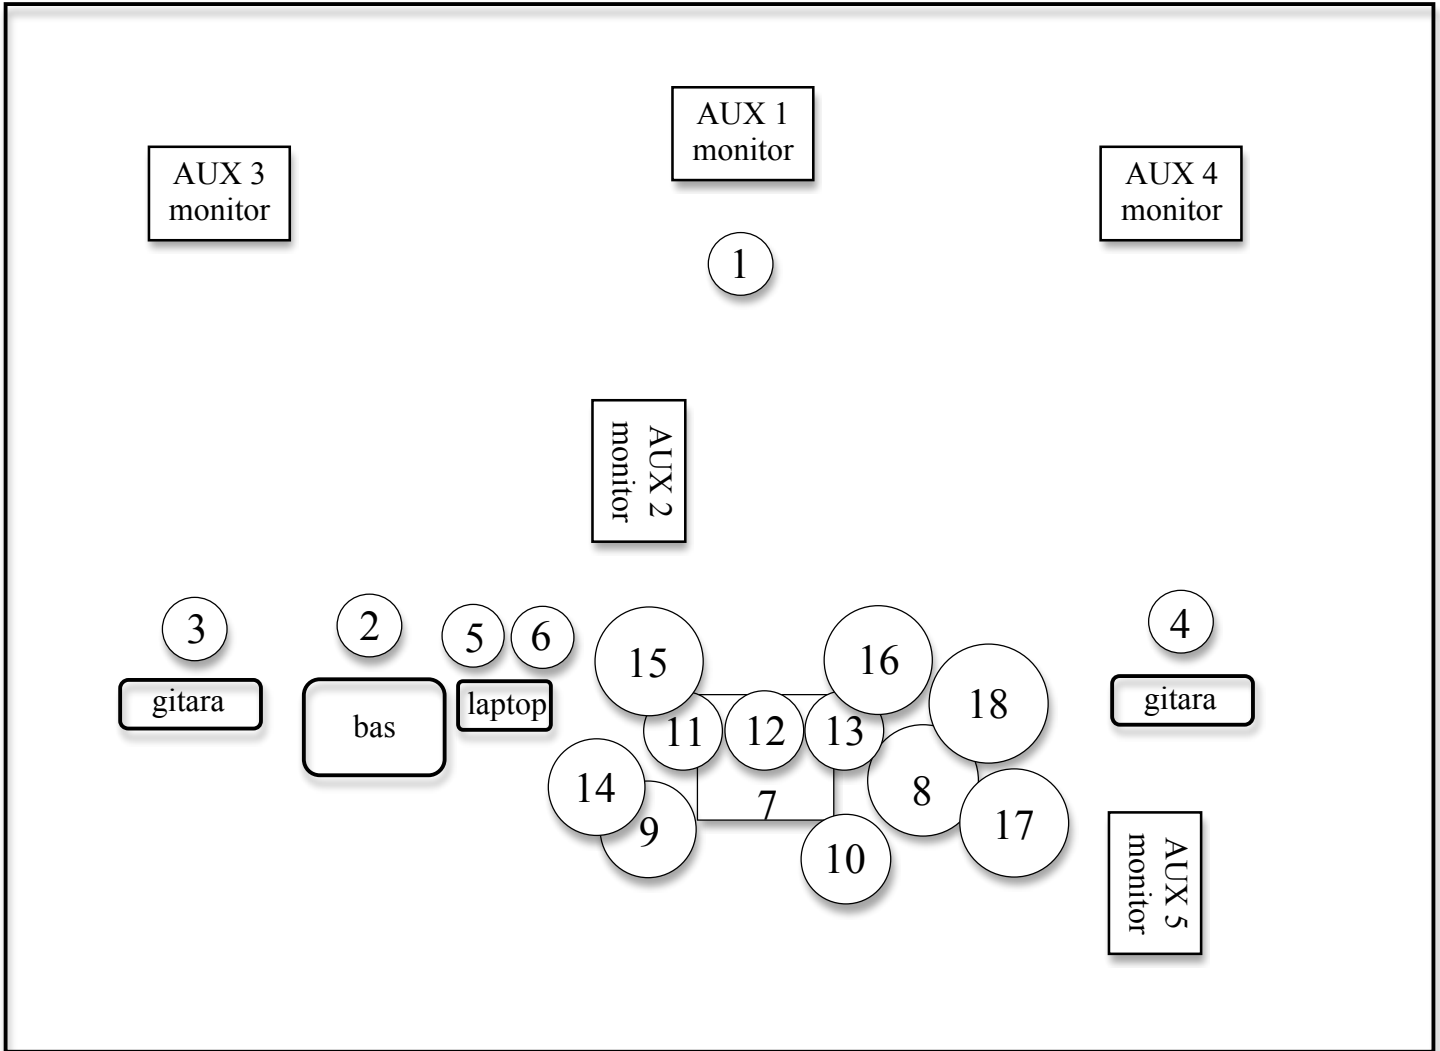

STAGE PLAN:

Monitor requirements:

- AUX 1. Vocal
- AUX 2. Bass
- AUX 3. Guitar 1
- AUX 4. Guitar 2
- AUX 5. Drums

INPUT LIST:

Input/Instrument

1. Vocal
2. Bass
3. Guitar 1
4. Guitar 2
5. Laptop L (JACK mono)
6. Laptop R (JACK mono)
7. Bass drum
8. Florr tom
9. Piccolo snare
10. Snare drum
11. Tom
12. Tom
13. Tom
14. Hi-hat
15. Crash
16. Crash
17. Crash
18. Ride

Other requirements:

- 2 multimedia projectors (minimum 1) plus 2 projector screens (minimum 1) or 2 LED screens (minimum 1)
- DVI-D cable (optionally VGA) on stage
- well illuminated wardrobe (mirror, water appliance)